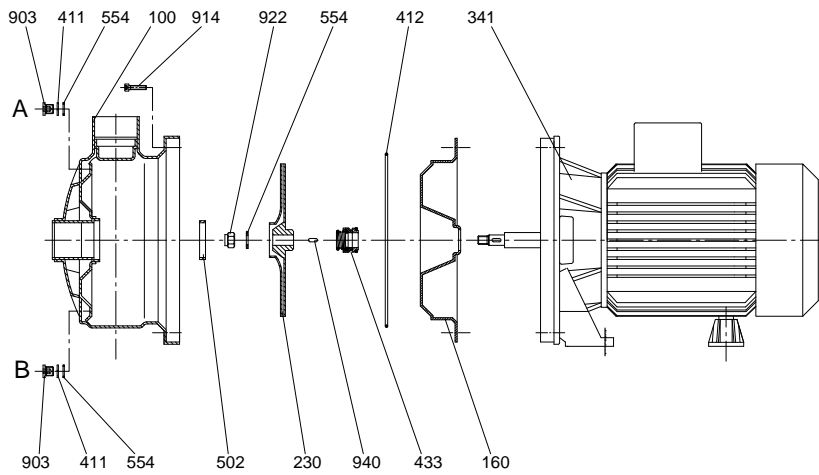

**BC 25-071 · BC 25-091 · BC 25-121**

**BC 25-072 · BC 25-122**

Part no.	Designation	Part no.	Designation
100	casing	412/.1	o-ring
160	cover	433	mechanical seal
172	conveyer cover	502/.1	liner ring
173	diffusor cover	521	impeller spacing
174	diffusor	554	washer
178	space diffusor	903	screwed plug
230/.1	impeller	914	hexagon socket head cap screw
341	motor bracket	922	impeller nut
411	joint ring	940	key